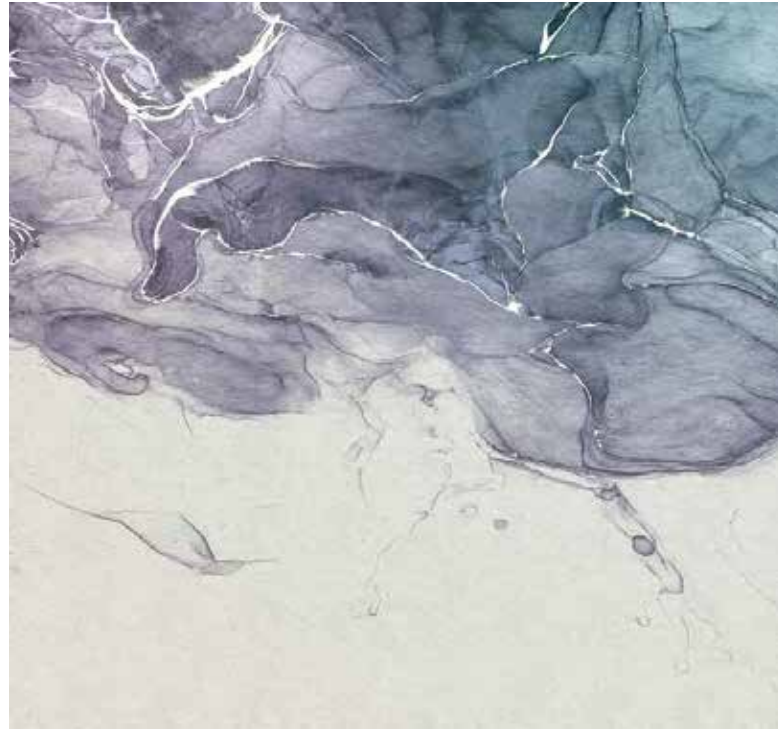

NYMPHS

R4-048 | 400 x 280 cm | 13'2" x 9'2" | 4

OCEAN SURFACE

OCEAN SURFACE

R2-011 | 200 x 280 cm | 6'7" x 9'2" | 2 □

INK BLUE FLUID

R3-024 | 300 x 280 cm | 9'10" x 9'2" | 3

INK BLUE FLUID