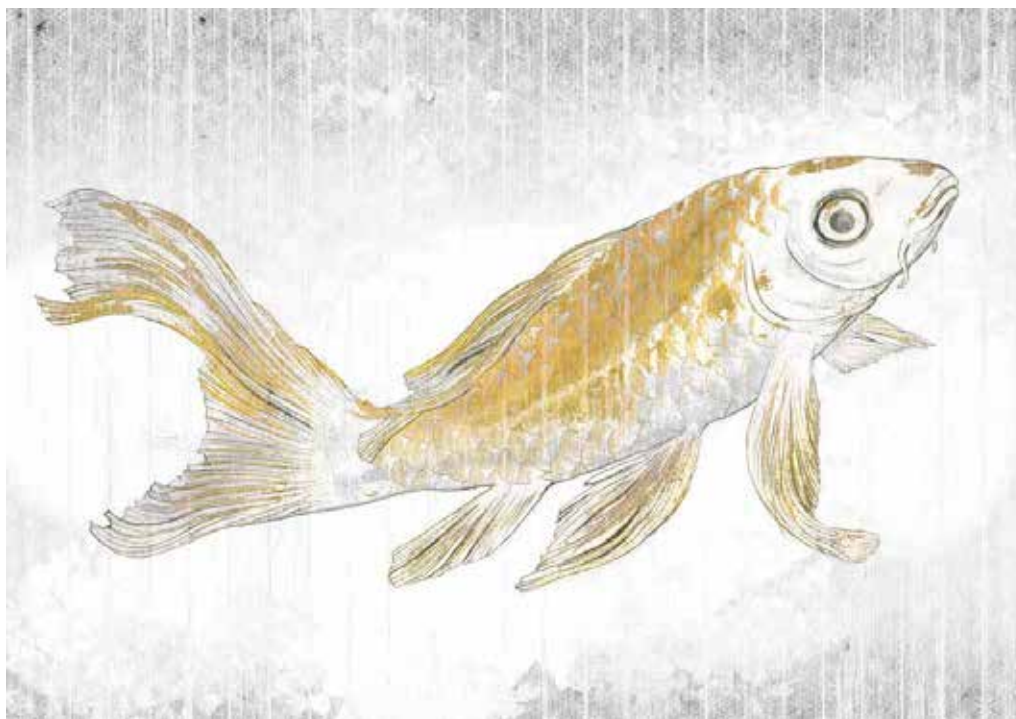

R3-035 | 300 x 280 cm | 9'10" x 9'2" | 3 []

LAND OF GOLD

RSX6-036 | 300 x 280 cm | 9'10" x 9'2" | 6 □

GOLDEN KOI

GOLDEN KOI

RSX8-049 | 400 x 280 cm | 13'2" x 9'2" | 8 □

BLUE CHINA

R2-005 | 200 x 280 cm | 6'7" x 9'2" | 2 □