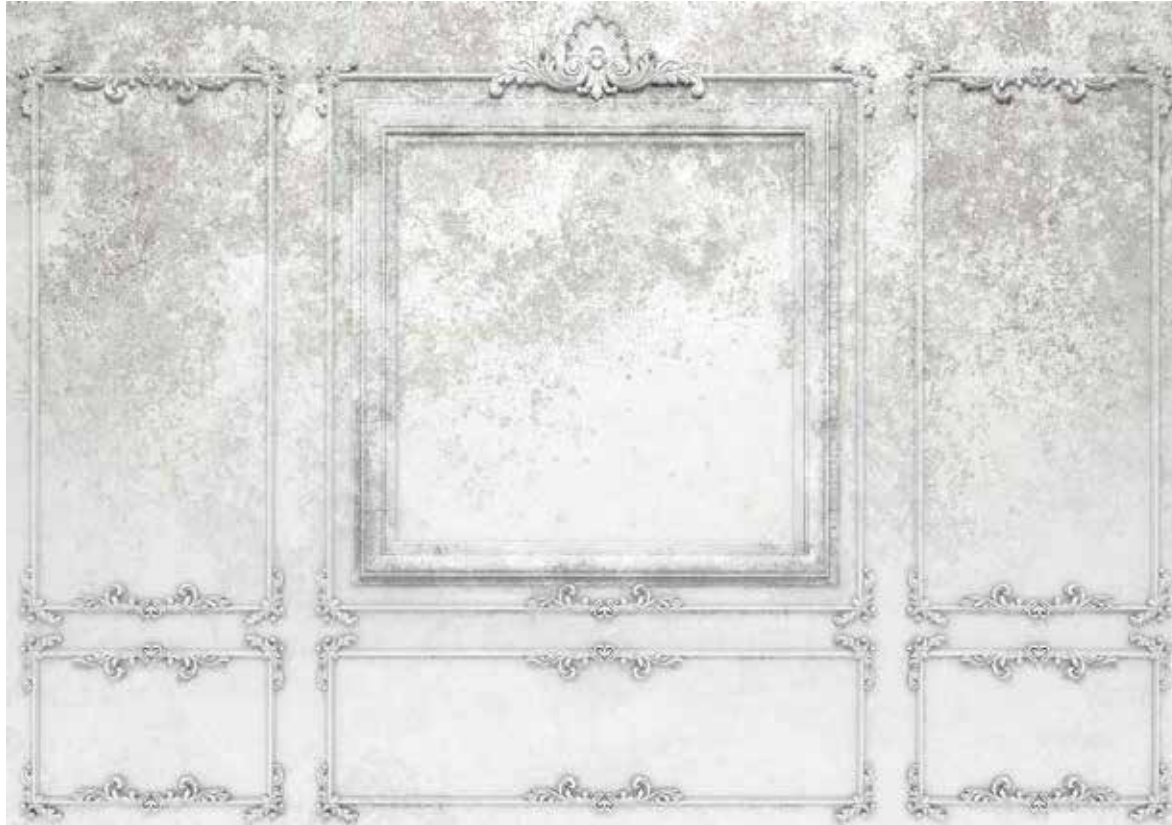

PATINA PANELS

PATINA PANELS

R4-044 | 400 x 280 cm | 13'2" x 9'2" | 4 □