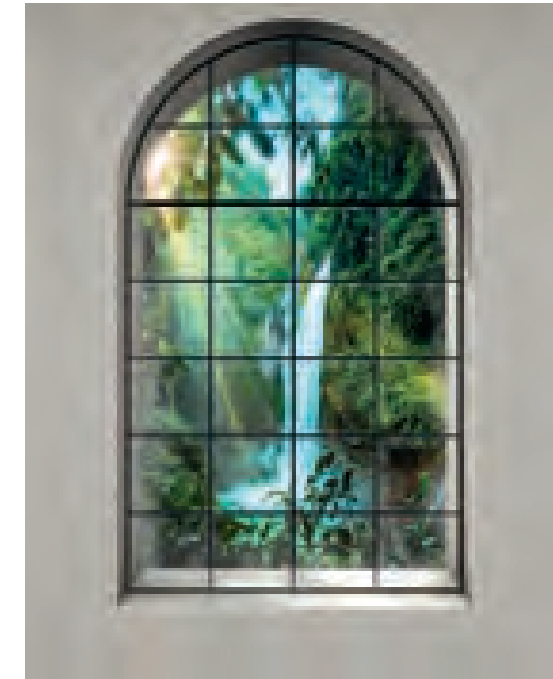

8-742 | 368 x 254 cm | 12'1" x 8'4" | 8

NATIONAL GEOGRAPHIC

Sunday

8-519 | 368 x 254 cm | 12'1" x 8'4" | 8

Bay Bridge

8-733 | 368 x 254 cm | 12'1" x 8'4" | 8

 Rainforest

X4-1024 | 200 x 250 cm | 6'7" x 8'2" | 4 