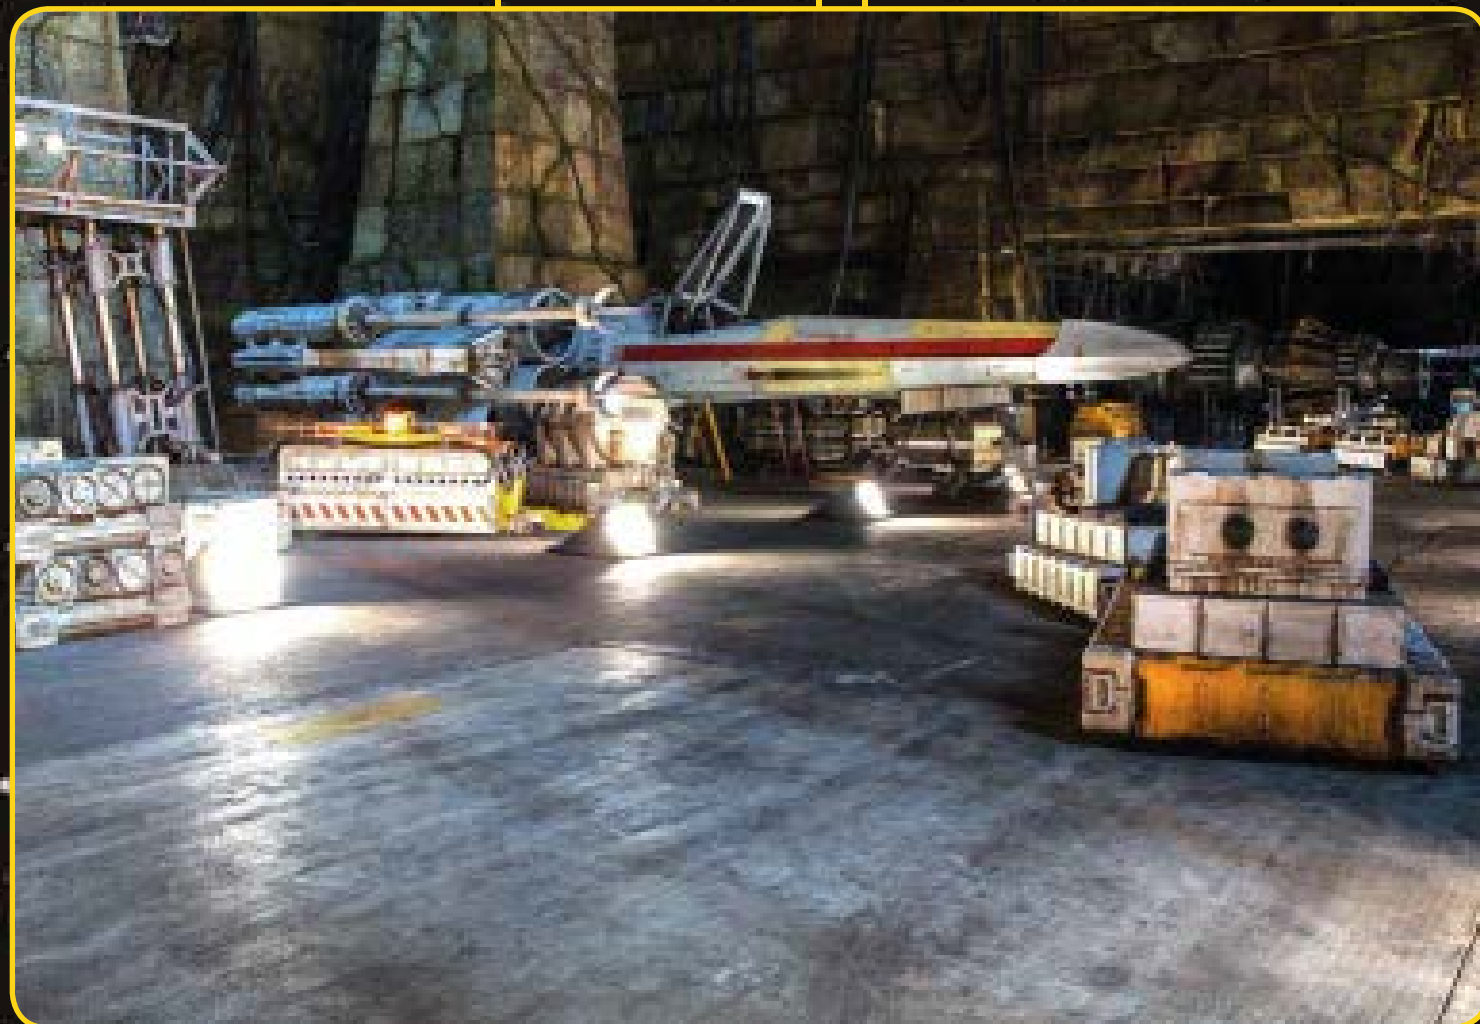

# STAR WARS

STAR WARS BALANCE

4-496 / 184 x 254 cm / 6' x 8'4" / 田 4

© & ™ Lucasfilm Ltd.

STAR WARS SCARIF BEACH  
8-444 / 368 x 254 cm / 12'1" x 8'4" / 8

© & ™ Lucasfilm Ltd.

STAR WARS TUNNEL  
8-455 / 368 x 254 cm / 12'1" x 8'4" / 8