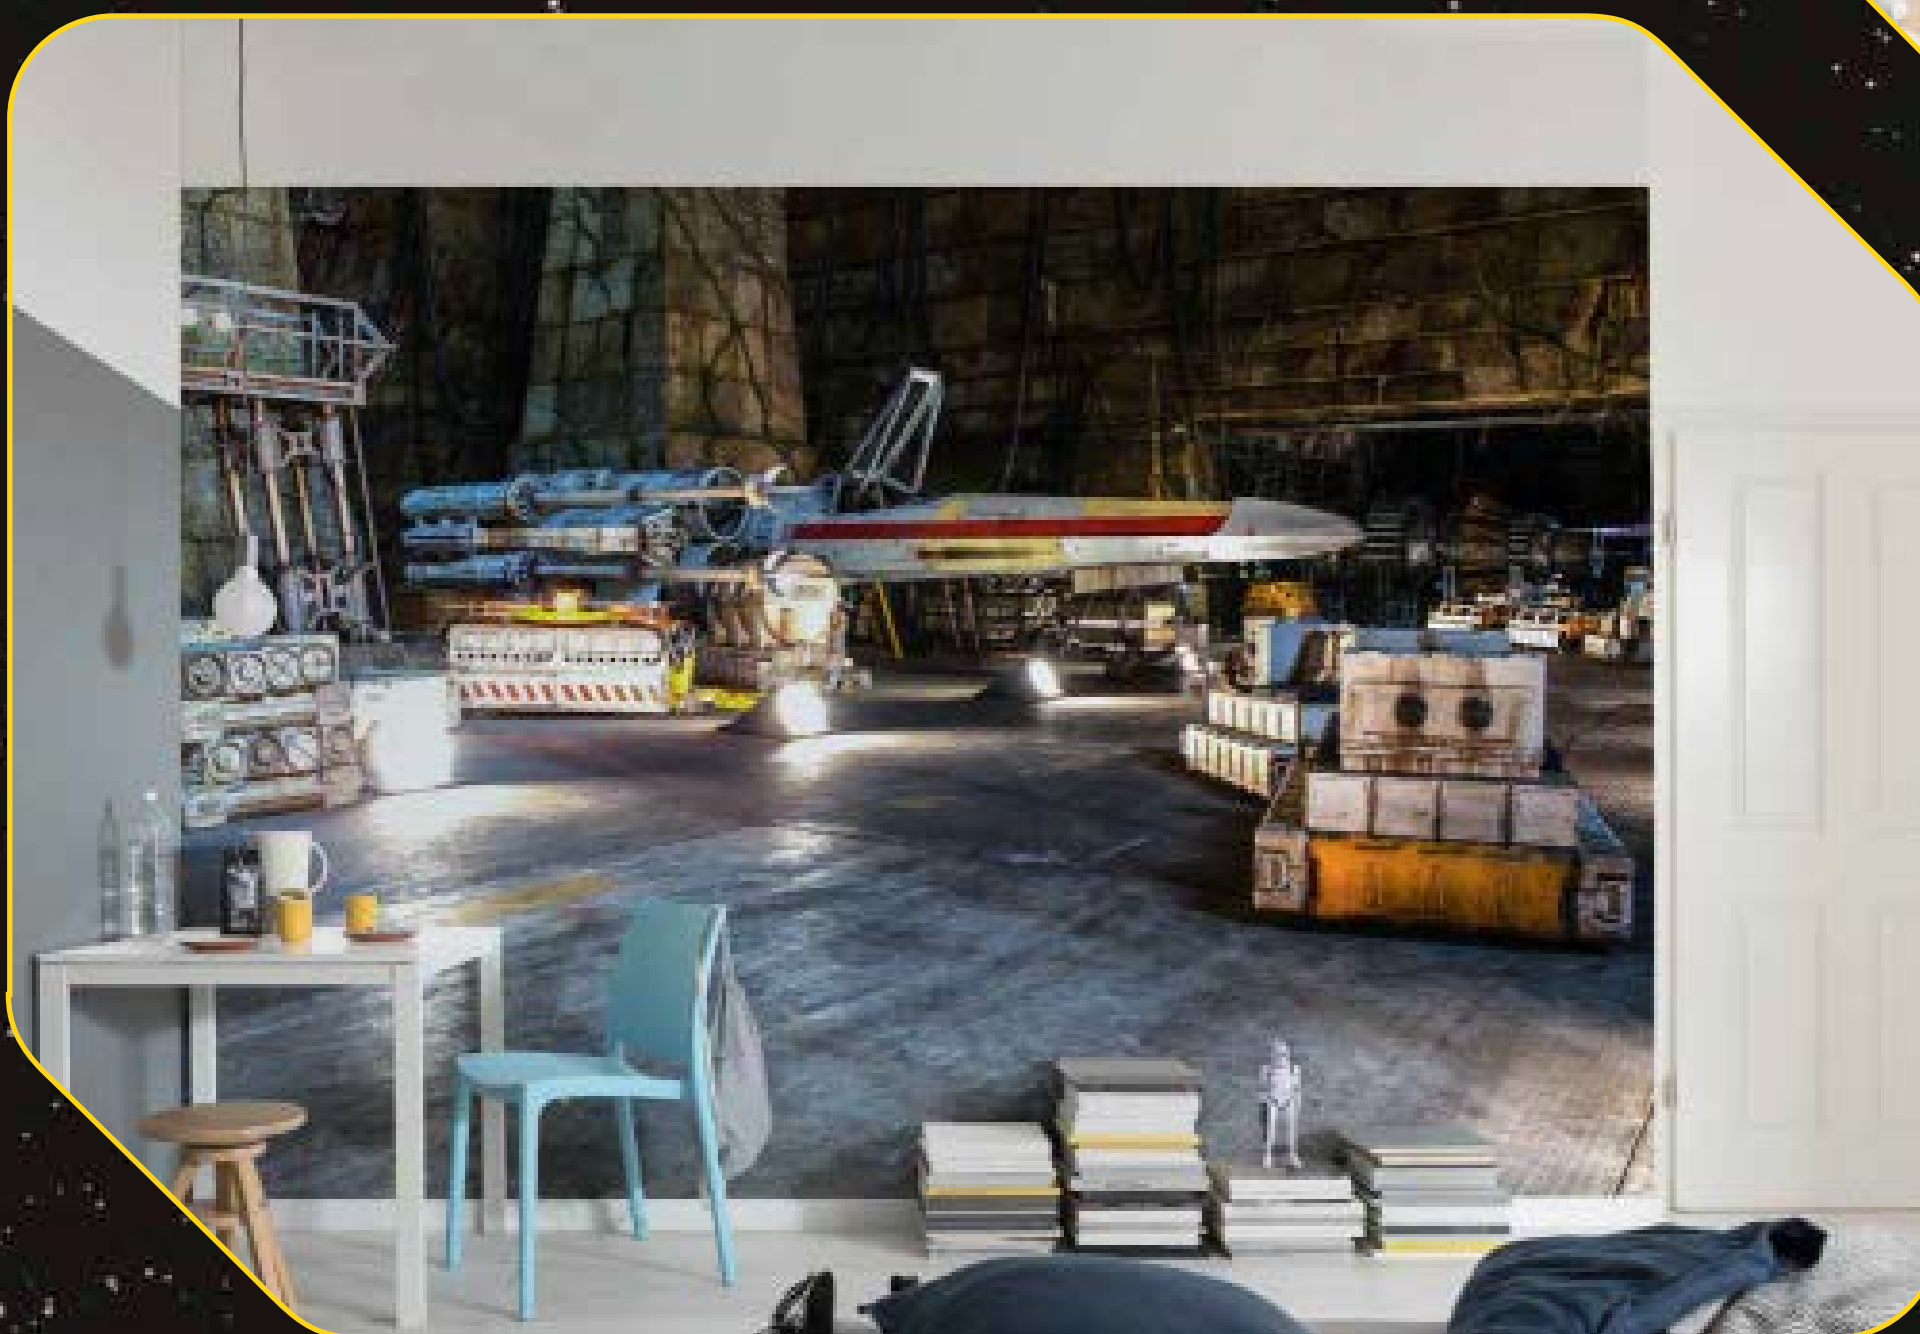

STAR WARS TECHNICAL PLAN
8-4001 / 368 x 254 cm / 12'1" x 8'4" / 8