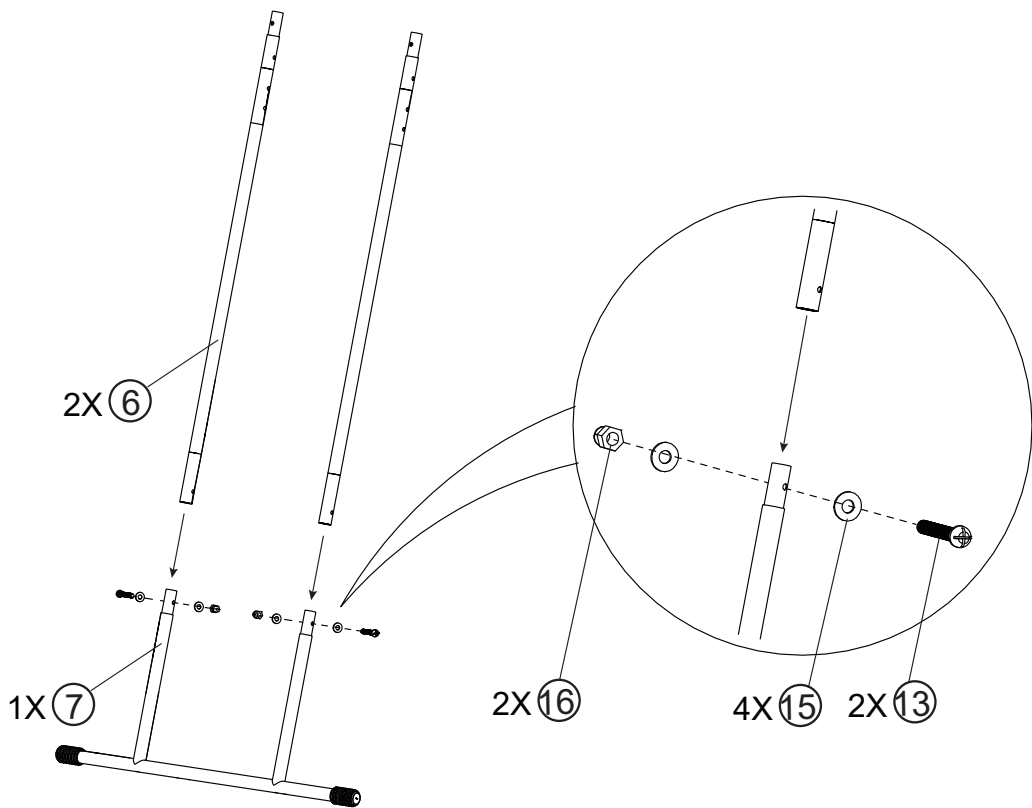

Pool Ladder

EXIT Pool Ladder 122cm

 **WARNING**
CHOKING HAZARD
small parts
Adult assembly required
retain for future reference

EXIT Pool Ladder 122cm

Pool Ladder

EXIT Pool Ladder 122cm

- | | | | | | | | | | | | |
|-----------|---|---------------------|--------|-----------|---|----------------------|--------|-----------|---|------------|--------|
| 1 |  | 6X | 395238 | 2 |  | 12X | 395239 | 3 |  | 2X | 395254 |
| 4 |  | 2X | 395255 | 5 |  | 2X | 395242 | 6 |  | 2X | 395256 |
| 7 |  | 1X | 395244 | 8 |  | 2X | 395245 | 9 |  | 2X | 395246 |
| 10 |  | 2X | 395247 | 11 |  | 1X | 395257 | 12 |  | 2X | 395249 |
| 13 |  | M6x32
8X | 395250 | 14 |  | M6x36
12X | 395251 | 15 |  | 40X | 395252 |
| 16 |  | 20X | 395253 | | | | | | | | |

1

2

Pool Ladder

EXIT Pool Ladder 122cm

3

4

5

6

Pool Ladder

EXIT Pool Ladder 122cm

7

8

9

10

Pool Ladder

EXIT Pool Ladder 122cm

11

12

13

14

Pool Ladder

EXIT Pool Ladder 122cm

15

16