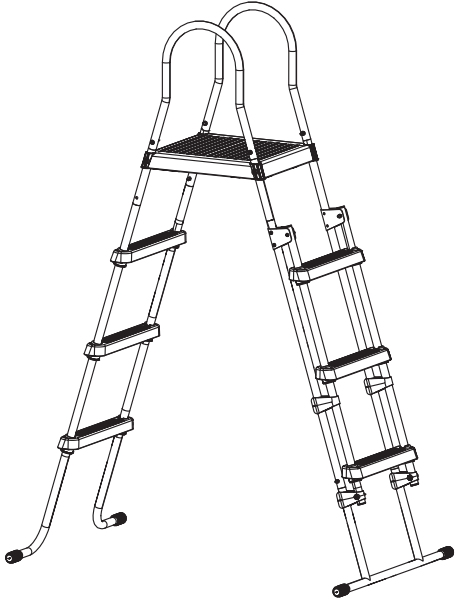

Pool Ladder

EXIT Pool Ladder 122cm

 **WARNING**
CHOKING HAZARD
small parts
Adult assembly required
retain for future reference

EXIT Pool Ladder 122cm

Pool Ladder

EXIT Pool Ladder 122cm

- | | | | | | | | | | | | |
|-----------|---|---------------------|--------|-----------|---|----------------------|--------|-----------|---|------------|--------|
| 1 |  | 6X | 395238 | 2 |  | 12X | 395239 | 3 |  | 2X | 395254 |
| 4 |  | 2X | 395255 | 5 |  | 2X | 395242 | 6 |  | 2X | 395256 |
| 7 |  | 1X | 395244 | 8 |  | 2X | 395245 | 9 |  | 2X | 395246 |
| 10 |  | 2X | 395247 | 11 |  | 1X | 395257 | 12 |  | 2X | 395249 |
| 13 |  | M6x32
8X | 395250 | 14 |  | M6x36
12X | 395251 | 15 |  | 40X | 395252 |
| 16 |  | 20X | 395253 | | | | | | | | |

1

2

Pool Ladder

EXIT Pool Ladder 122cm

3

4

5

6

Pool Ladder

EXIT Pool Ladder 122cm

7

8

9

10

Pool Ladder

EXIT Pool Ladder 122cm

11

12

13

14

Pool Ladder

EXIT Pool Ladder 122cm

15

16