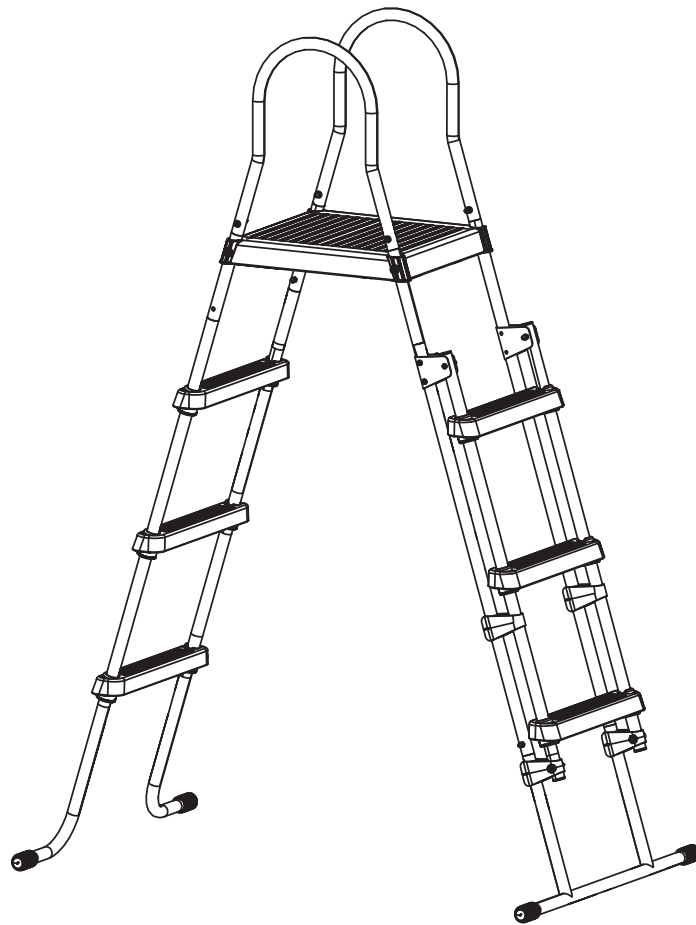

Pool Ladder

EXIT Pool Ladder 122cm

 **WARNING**
CHOKING HAZARD
small parts
Adult assembly required
retain for future reference

EXIT Pool Ladder 122cm

Pool Ladder

EXIT Pool Ladder 122cm

- | | | | | | | | | | | | |
|-----------|---|---------------------|--------|-----------|---|----------------------|--------|-----------|---|------------|--------|
| 1 |  | 6X | 395238 | 2 |  | 12X | 395239 | 3 |  | 2X | 395254 |
| 4 |  | 2X | 395255 | 5 |  | 2X | 395242 | 6 |  | 2X | 395256 |
| 7 |  | 1X | 395244 | 8 |  | 2X | 395245 | 9 |  | 2X | 395246 |
| 10 |  | 2X | 395247 | 11 |  | 1X | 395257 | 12 |  | 2X | 395249 |
| 13 |  | M6x32
8X | 395250 | 14 |  | M6x36
12X | 395251 | 15 |  | 40X | 395252 |
| 16 |  | 20X | 395253 | | | | | | | | |

1

2

Pool Ladder

EXIT Pool Ladder 122cm

3

4

5

6

Pool Ladder

EXIT Pool Ladder 122cm

7

8

9

10

Pool Ladder

EXIT Pool Ladder 122cm

11

12

13

14

Pool Ladder

EXIT Pool Ladder 122cm

15

16