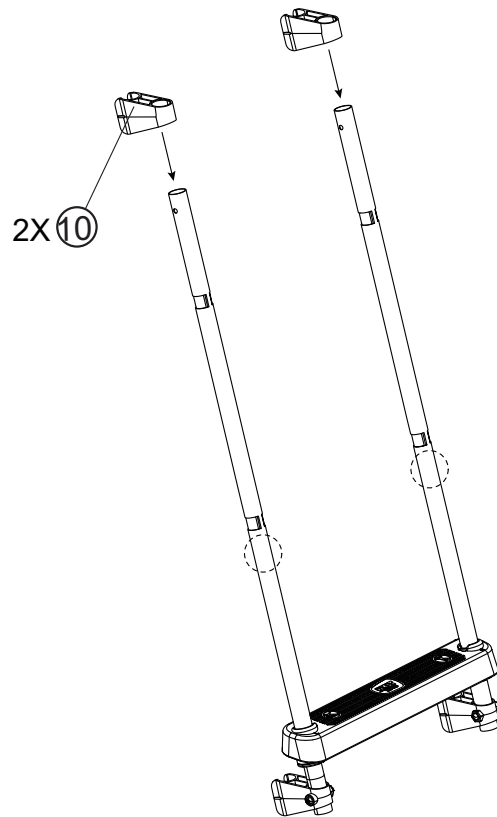

Pool Ladder

EXIT Pool Ladder 122cm

 **WARNING**
CHOKING HAZARD
small parts
Adult assembly required
retain for future reference

EXIT Pool Ladder 122cm

Pool Ladder

EXIT Pool Ladder 122cm

- | | | | | | | | | | | | |
|-----------|---|---------------------|--------|-----------|---|----------------------|--------|-----------|---|------------|--------|
| 1 |  | 6X | 395238 | 2 |  | 12X | 395239 | 3 |  | 2X | 395254 |
| 4 |  | 2X | 395255 | 5 |  | 2X | 395242 | 6 |  | 2X | 395256 |
| 7 |  | 1X | 395244 | 8 |  | 2X | 395245 | 9 |  | 2X | 395246 |
| 10 |  | 2X | 395247 | 11 |  | 1X | 395257 | 12 |  | 2X | 395249 |
| 13 |  | M6x32
8X | 395250 | 14 |  | M6x36
12X | 395251 | 15 |  | 40X | 395252 |
| 16 |  | 20X | 395253 | | | | | | | | |

1

2

Pool Ladder

EXIT Pool Ladder 122cm

3

4

5

6

Pool Ladder

EXIT Pool Ladder 122cm

7

8

9

10

Pool Ladder

EXIT Pool Ladder 122cm

11

12

13

14

Pool Ladder

EXIT Pool Ladder 122cm

15

16