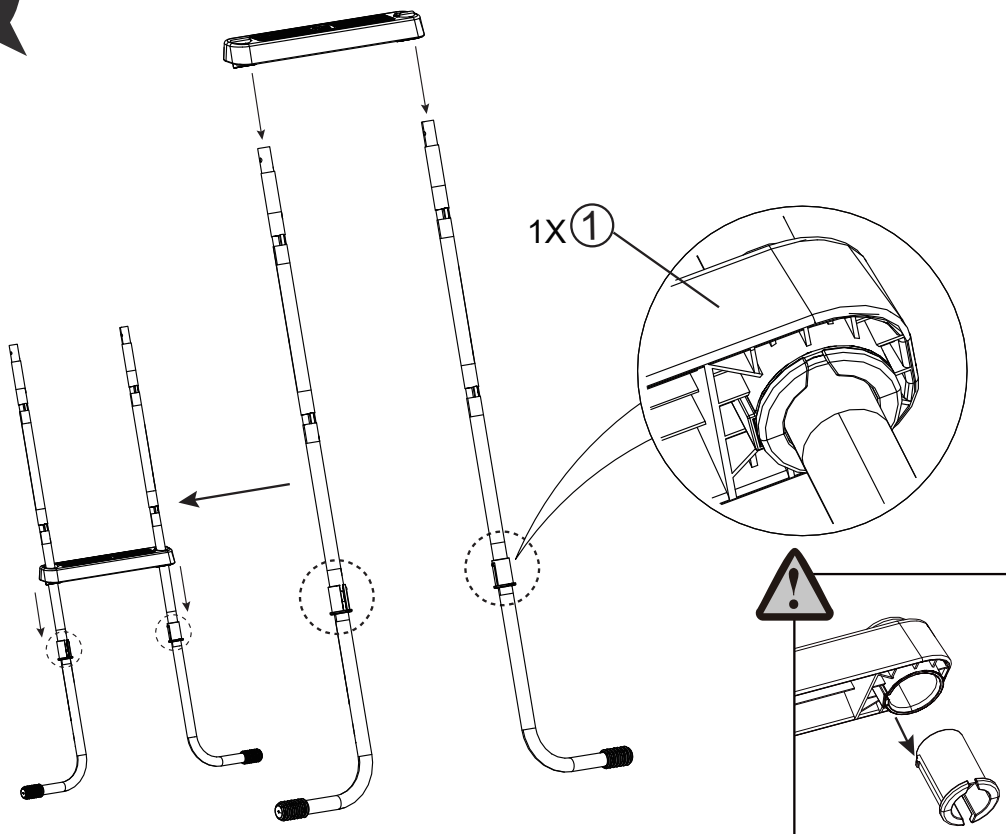

Pool Ladder

EXIT Pool Ladder 122cm

 **WARNING**
CHOKING HAZARD
small parts
Adult assembly required
retain for future reference

EXIT Pool Ladder 122cm

Pool Ladder

EXIT Pool Ladder 122cm

- | | | | | | | | | | | | |
|-----------|---|---------------------|--------|-----------|---|----------------------|--------|-----------|---|------------|--------|
| 1 |  | 6X | 395238 | 2 |  | 12X | 395239 | 3 |  | 2X | 395254 |
| 4 |  | 2X | 395255 | 5 |  | 2X | 395242 | 6 |  | 2X | 395256 |
| 7 |  | 1X | 395244 | 8 |  | 2X | 395245 | 9 |  | 2X | 395246 |
| 10 |  | 2X | 395247 | 11 |  | 1X | 395257 | 12 |  | 2X | 395249 |
| 13 |  | M6x32
8X | 395250 | 14 |  | M6x36
12X | 395251 | 15 |  | 40X | 395252 |
| 16 |  | 20X | 395253 | | | | | | | | |

1

2

Pool Ladder

EXIT Pool Ladder 122cm

3

4

5

6

Pool Ladder

EXIT Pool Ladder 122cm

7

8

9

10

Pool Ladder

EXIT Pool Ladder 122cm

11

12

13

14

Pool Ladder

EXIT Pool Ladder 122cm

15

16