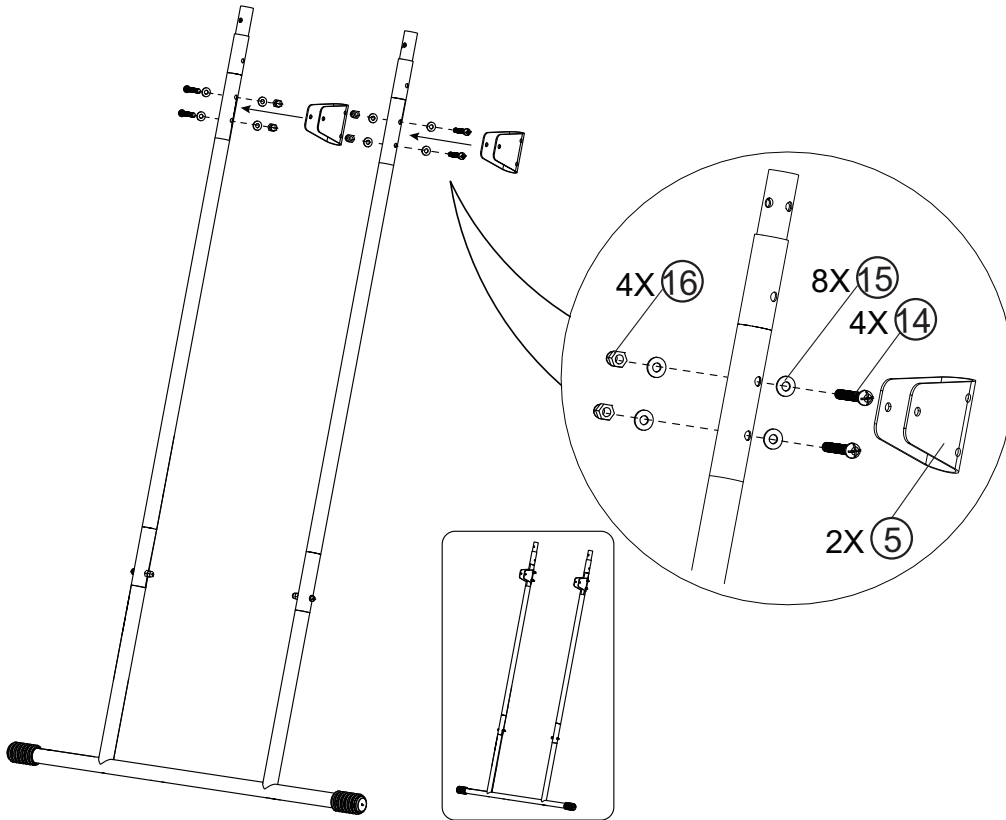

Pool Ladder

EXIT Pool Ladder 122cm

 **WARNING**
CHOKING HAZARD
small parts
Adult assembly required
retain for future reference

EXIT Pool Ladder 122cm

Pool Ladder

EXIT Pool Ladder 122cm

- | | | | | | | | | | | | |
|-----------|---|---------------------|--------|-----------|---|----------------------|--------|-----------|---|------------|--------|
| 1 |  | 6X | 395238 | 2 |  | 12X | 395239 | 3 |  | 2X | 395254 |
| 4 |  | 2X | 395255 | 5 |  | 2X | 395242 | 6 |  | 2X | 395256 |
| 7 |  | 1X | 395244 | 8 |  | 2X | 395245 | 9 |  | 2X | 395246 |
| 10 |  | 2X | 395247 | 11 |  | 1X | 395257 | 12 |  | 2X | 395249 |
| 13 |  | M6x32
8X | 395250 | 14 |  | M6x36
12X | 395251 | 15 |  | 40X | 395252 |
| 16 |  | 20X | 395253 | | | | | | | | |

1

2

Pool Ladder

EXIT Pool Ladder 122cm

3

4

5

6

Pool Ladder

EXIT Pool Ladder 122cm

7

8

9

10

Pool Ladder

EXIT Pool Ladder 122cm

11

12

13

14

Pool Ladder

EXIT Pool Ladder 122cm

15

16