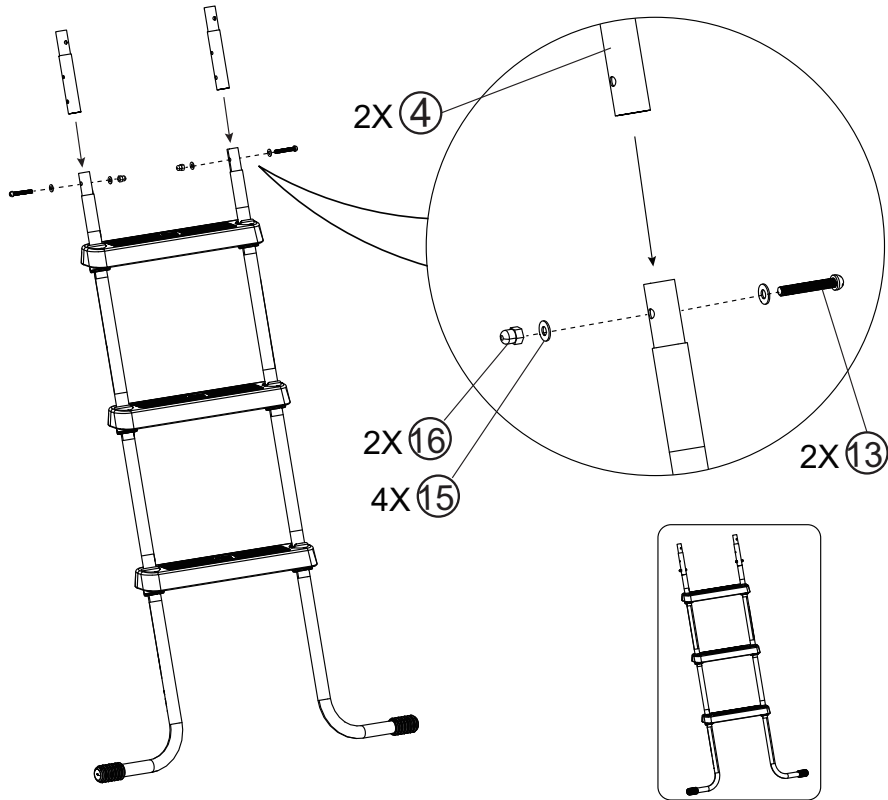

Pool Ladder

EXIT Pool Ladder 122cm

 **WARNING**
CHOKING HAZARD
small parts
Adult assembly required
retain for future reference

EXIT Pool Ladder 122cm

Pool Ladder

EXIT Pool Ladder 122cm

- | | | | | | | | | | | | |
|-----------|---|---------------------|--------|-----------|---|----------------------|--------|-----------|---|------------|--------|
| 1 |  | 6X | 395238 | 2 |  | 12X | 395239 | 3 |  | 2X | 395254 |
| 4 |  | 2X | 395255 | 5 |  | 2X | 395242 | 6 |  | 2X | 395256 |
| 7 |  | 1X | 395244 | 8 |  | 2X | 395245 | 9 |  | 2X | 395246 |
| 10 |  | 2X | 395247 | 11 |  | 1X | 395257 | 12 |  | 2X | 395249 |
| 13 |  | M6x32
8X | 395250 | 14 |  | M6x36
12X | 395251 | 15 |  | 40X | 395252 |
| 16 |  | 20X | 395253 | | | | | | | | |

1

2

Pool Ladder

EXIT Pool Ladder 122cm

3

4

5

6

Pool Ladder

EXIT Pool Ladder 122cm

7

8

9

10

Pool Ladder

EXIT Pool Ladder 122cm

11

12

13

14

Pool Ladder

EXIT Pool Ladder 122cm

15

16