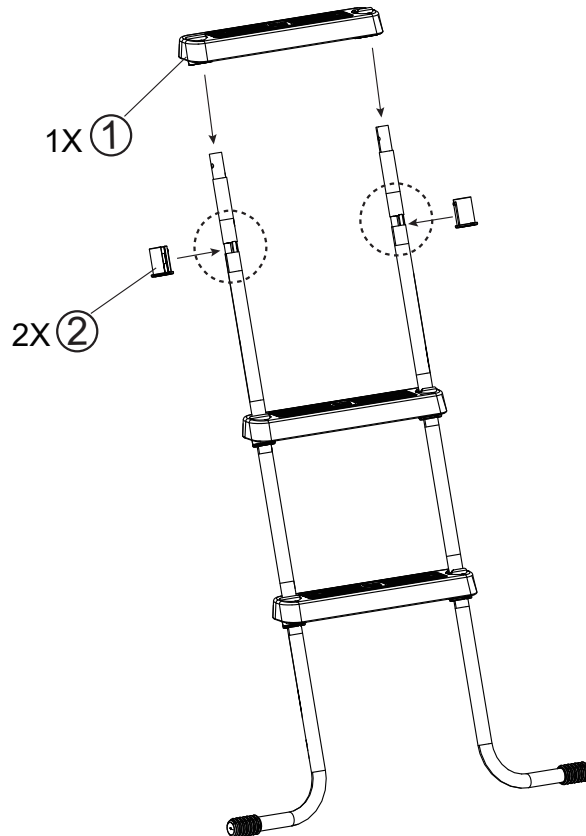

Pool Ladder

EXIT Pool Ladder 122cm

 **WARNING**
CHOKING HAZARD
small parts
Adult assembly required
retain for future reference

EXIT Pool Ladder 122cm

Pool Ladder

EXIT Pool Ladder 122cm

- | | | | | | | | | | | | |
|-----------|---|---------------------|--------|-----------|---|----------------------|--------|-----------|---|------------|--------|
| 1 |  | 6X | 395238 | 2 |  | 12X | 395239 | 3 |  | 2X | 395254 |
| 4 |  | 2X | 395255 | 5 |  | 2X | 395242 | 6 |  | 2X | 395256 |
| 7 |  | 1X | 395244 | 8 |  | 2X | 395245 | 9 |  | 2X | 395246 |
| 10 |  | 2X | 395247 | 11 |  | 1X | 395257 | 12 |  | 2X | 395249 |
| 13 |  | M6x32
8X | 395250 | 14 |  | M6x36
12X | 395251 | 15 |  | 40X | 395252 |
| 16 |  | 20X | 395253 | | | | | | | | |

1

2

Pool Ladder

EXIT Pool Ladder 122cm

3

4

5

6

Pool Ladder

EXIT Pool Ladder 122cm

7

8

9

10

Pool Ladder

EXIT Pool Ladder 122cm

11

12

13

14

Pool Ladder

EXIT Pool Ladder 122cm

15

16