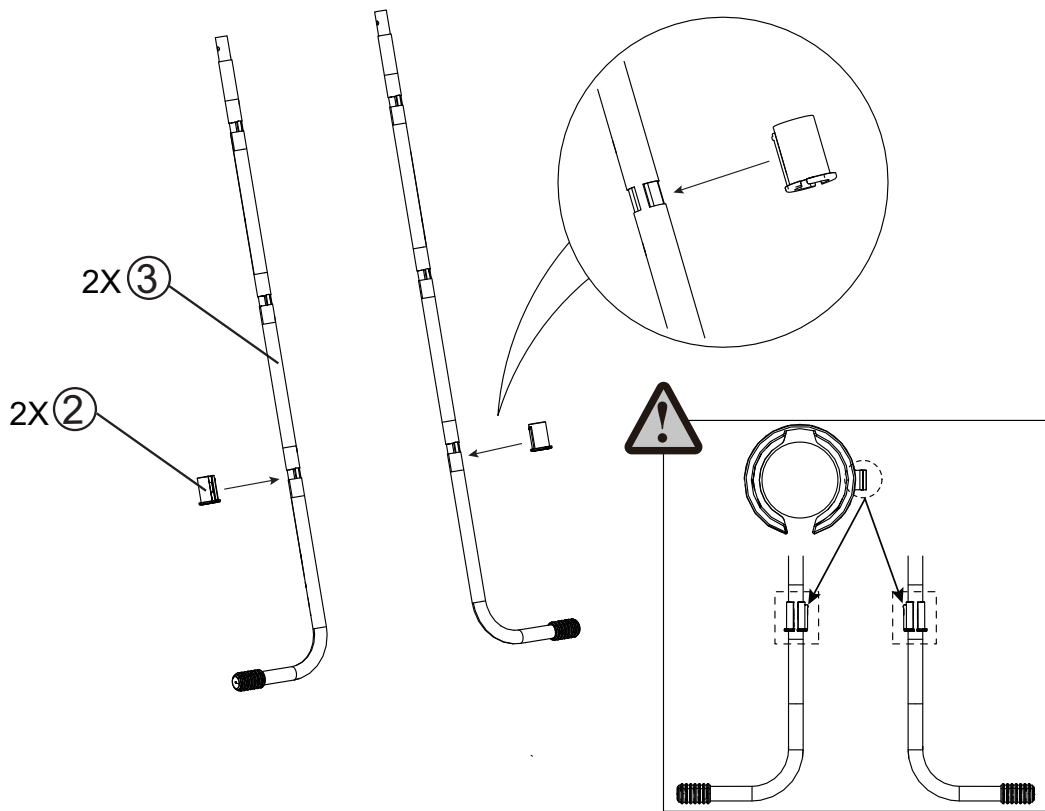

Pool Ladder

EXIT Pool Ladder 122cm

 **WARNING**
CHOKING HAZARD
small parts
Adult assembly required
retain for future reference

EXIT Pool Ladder 122cm

Pool Ladder

EXIT Pool Ladder 122cm

- | | | | | | | | | | | | |
|-----------|---|---------------------|--------|-----------|---|----------------------|--------|-----------|---|------------|--------|
| 1 |  | 6X | 395238 | 2 |  | 12X | 395239 | 3 |  | 2X | 395254 |
| 4 |  | 2X | 395255 | 5 |  | 2X | 395242 | 6 |  | 2X | 395256 |
| 7 |  | 1X | 395244 | 8 |  | 2X | 395245 | 9 |  | 2X | 395246 |
| 10 |  | 2X | 395247 | 11 |  | 1X | 395257 | 12 |  | 2X | 395249 |
| 13 |  | M6x32
8X | 395250 | 14 |  | M6x36
12X | 395251 | 15 |  | 40X | 395252 |
| 16 |  | 20X | 395253 | | | | | | | | |

1

2

Pool Ladder

EXIT Pool Ladder 122cm

3

4

5

6

Pool Ladder

EXIT Pool Ladder 122cm

7

8

9

10

Pool Ladder

EXIT Pool Ladder 122cm

11

12

13

14

Pool Ladder

EXIT Pool Ladder 122cm

15

16