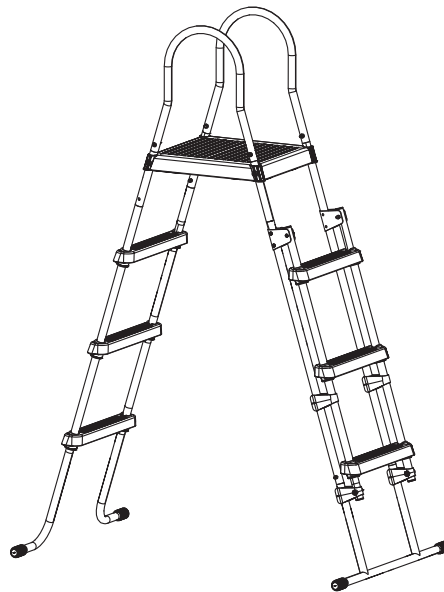

Pool Ladder

EXIT Pool Ladder 122cm

7

8

9

10

Pool Ladder

EXIT Pool Ladder 122cm

11

12

13

14

Pool Ladder

EXIT Pool Ladder 122cm

15

16

17

Pool Ladder

EXIT Pool Ladder 122cm

Pool Ladder

EXIT Pool Ladder 122cm

www.exittoys.com

Contact Information:

Dutch Toys Group B.V.
Edisonstraat 83
7006 RB Doetinchem, The Netherlands