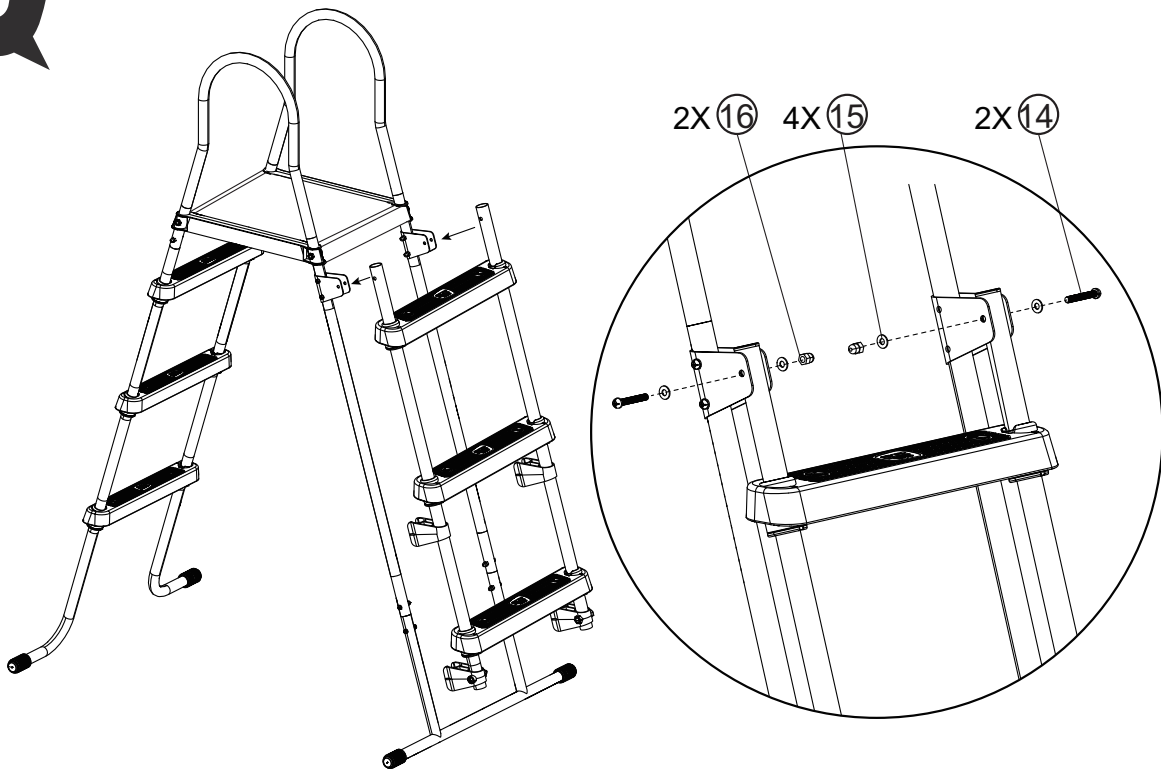

Pool Ladder

EXIT Pool Ladder 122cm

7

8

9

10

Pool Ladder

EXIT Pool Ladder 122cm

11

12

13

14

Pool Ladder

EXIT Pool Ladder 122cm

15

16

17

Pool Ladder

EXIT Pool Ladder 122cm

Pool Ladder

EXIT Pool Ladder 122cm

www.exittoys.com

Contact Information:

Dutch Toys Group B.V.
Edisonstraat 83
7006 RB Doetinchem, The Netherlands