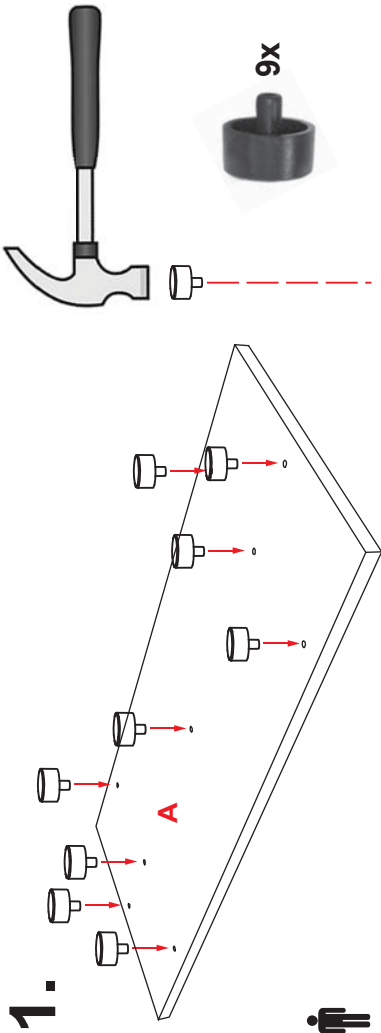

STYLE 100x40x70 - 1WD

- A- 1000x400
- B- 350x653
- C- 315x340
- D- 350x653
- E- 315x600
- F- 350x653
- G- 140x653
- H- 140x653
- I- 1000x400
- J- 345x648

KIT Included:

Made in EU

AQUARIUM
aquatantis
www.aquatantis.com